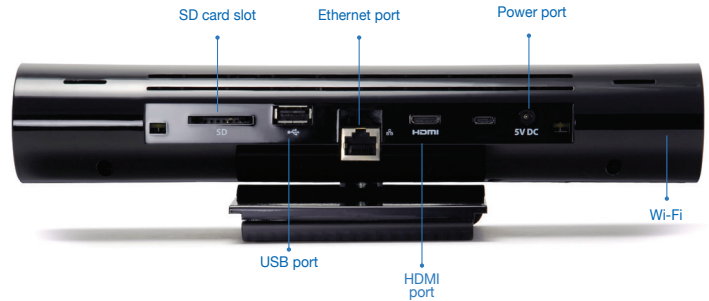

Tely HD Pro

Video Conferencing Got Easier

Perfect for conference rooms, huddle rooms, and remote offices, the Tely HD Pro is an all-in-one, plug-and-play appliance that delivers a high-quality video conferencing & collaboration experience at unprecedented value. Tely HD Pro comes with a one-year subscription to Tely Cloud, providing multi-party conferencing and content sharing without any additional equipment or services.

Plug & Play Setup

Anyone can set up and use a telyHD Pro in minutes. No personal computer required, no technical support needed. Just plug in to your Ethernet network and any standard HDTV to get started.

Wireless Projector

The included telyShare app enables wireless projection from Windows and Mac computers to any Tely HD Pro-connected HDTV for in-room presentations, eliminating the need for bulky, hot and expensive LCD projectors, as well as cables and adapters.

Tely HD Pro: Simple, Secure, Affordable Video Conferencing

Product Specifications:

Package includes

- Tely HD appliance with camera, privacy shutter, codec, microphone array, universal mount
- 7-button remote control
- HDMI cable
- AC power adapter
- 1 year hardware warranty
- 1 year software updates
- 1 year Tely Cloud subscription